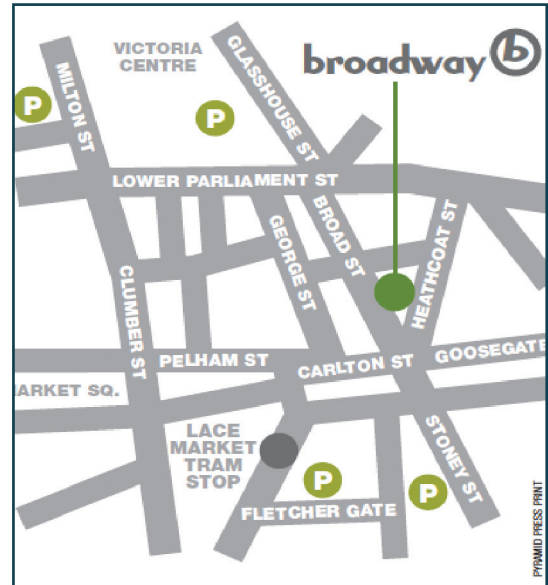

Information and Maps

Broadway Cinema

Broadway is located on Broad Street (in Hockley), five minutes' walk from the Market Square in Nottingham

Broadway is displayed on the wider view map below as 

Travel Information

Traveline

To plan your travel into Nottingham visit www.triptimes.co.uk or phone Traveline on 0871 200 2233

Tram service

The closest tram stop is the Lace Market. For a downloadable map visit www.broadway.org.uk

Taxi services operate from the station

Nearest public car park

NCP Operated Fletcher Gate car park

Address for Sat Nav and directions

20 Fletcher Gate

Nottingham

NG1 2FZ

Fletcher Gate Car Park

is displayed on the map as 

IGNITING
AMBITION
IN THE EAST MIDLANDS